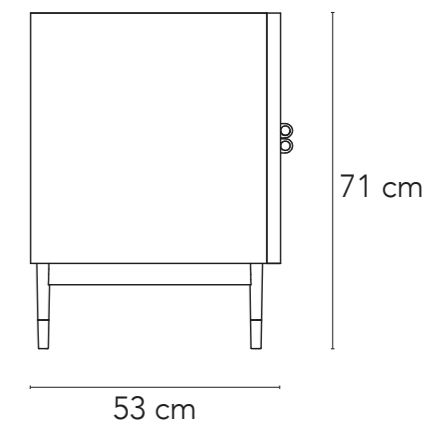

BOSTON

MADIA 2 ANTE 2 CASSETTI
SIDEBOARD WITH 2 DOORS 2 DRAWERS

Cod. CI 22/CI 22B

COD. **STRUTTURA - STRUCTURE** **ANTE E CASSETTI - DOORS AND DRAWERS**

CI 99 CI 22	Legno di rovere invecchiato. Schienali in legno multistrato. Struttura dei cassetti ad anello in legno con incastrati a coda di rondine. Ripiani in legno dotati di supporti antiganciamento. <i>Aged oak wood. Back in multilayer solid wood. Structure of the drawers in poplar solid wood with dovetail joints. Wooden shelves equipped with anti-release supports.</i>	Legno di rovere invecchiato. Cerniere con chiusura ammortizzata. Basamento in lega. <i>Aged oak wood. Hinges with soft close. Iron base.</i>
CI 99B CI 22B	Bicolore in legno di rovere invecchiato. Top, fianchi e basamento listellare di legno impiallacciato MDF. Schienali in legno multistrato. Struttura dei cassetti ad anello in legno con incastrati a coda di rondine. Ripiani in legno dotati di supporti antiganciamento. <i>Two-tone in aged oak wood. Top, side and blockboard base in MDF veneered wood. Back in multilayer solid wood. Structure of the drawers in poplar solid wood with dovetail joints. Wooden shelves equipped with anti-release supports.</i>	Legno di rovere invecchiato. Cerniere con chiusura ammortizzata. Basamento in lega. <i>Aged oak wood. Hinges with soft close. Iron base.</i>

Finiture scocca
Structure finish

Finitura ante
Door finish

Finitura basamento e maniglie
Basement and handles finish