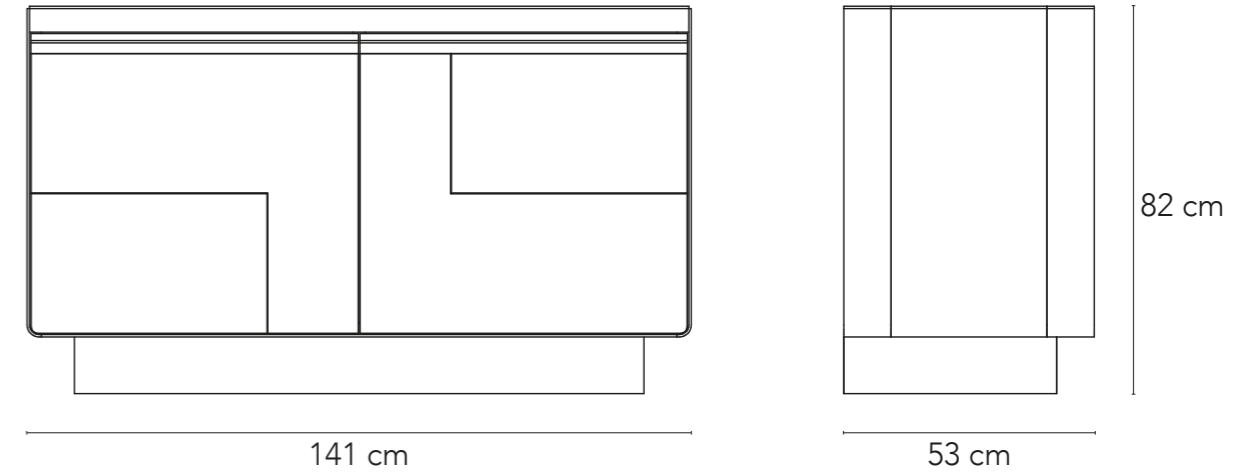

HOUSTON

MADIA 2 ANTE
2-DOOR SIDEBOARD

Cod. CI 26

COD.	STRUTTURA - STRUCTURE	ANTE - DOORS
CI 98	Legno di rovere invecchiato e parti laccate in tiglio. Schienali in legno multistrato. Ripiani in legno dotati di supporti antiganciamento. <i>Aged oak wood and parts lacquered in linden. Back in multilayer solid wood. Wooden shelves equipped with anti-release support.</i>	Legno di rovere invecchiato. Cerniere con chiusura ammortizzata. <i>Aged oak wood. Hinges with soft close.</i>
CI 26	Legno di rovere invecchiato e parti laccate in tiglio. Schienali in legno multistrato. Ripiani in legno dotati di supporti antiganciamento. <i>Aged oak wood and parts lacquered in linden. Back in multilayer solid wood. Wooden shelves equipped with anti-release support.</i>	Legno di rovere invecchiato. Cerniere con chiusura ammortizzata. <i>Aged oak wood. Hinges with soft close.</i>

Finiture scocca e ante
Structure and door finish

Finitura inserti e basamento
Inserts and base finish