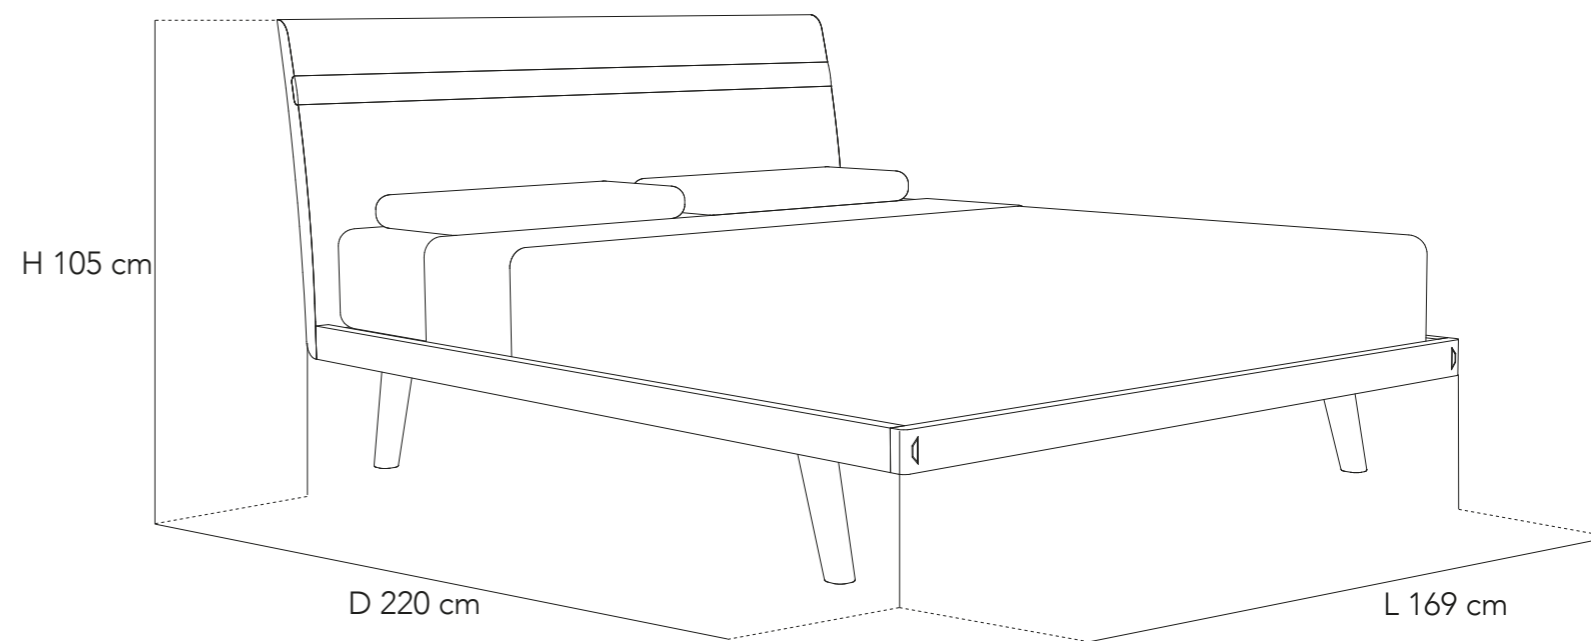

BERLINO

Cod. CI 16B

LETTO CON TESTATA IN LEGNO E INSERTO LACCATO
BED WITH WOOD HEADBOARD AND LAQUERED INSERT

COD.

STRUTTURA - STRUCTURE

TESTATA - HEADBOARD

CI 16B

Legno di rovere nodato e piedini in legno con fascia laccata nera.
Knotty oak wood and wooden base with black lacquered band.

Testata in legno di rovere nodato con inserto laccato.
Headboard in Knotty oak wood with lacquered insert.

Finiture
Finish

R Finiture rovere nodato
Knotty oak finishes

Finitura inserto
Insert finish

L Laccato nero
Black lacquered