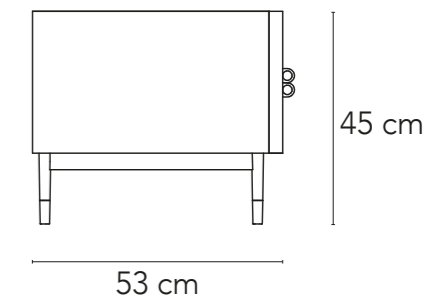

BOSTON

MADIA 2 ANTE 2 CASSETTI
SIDEBOARD WITH 2 DOORS 2 DRAWERS

Cod. CI 22/CI 22B

COD. **STRUTTURA - STRUCTURE** **ANTE E CASSETTI - DOORS AND DRAWERS**

CI 99 CI 22	Legno di rovere invecchiato. Schienali in legno multistrato. Struttura dei cassetti ad anello in legno con incastrati a coda di rondine. Ripiani in legno dotati di supporti antiganciamento. <i>Aged oak wood. Back in multilayer solid wood. Structure of the drawers in poplar solid wood with dovetail joints. Wooden shelves equipped with anti-release supports.</i>	Legno di rovere invecchiato. Cerniere con chiusura ammortizzata. Basamento in lega. <i>Aged oak wood. Hinges with soft close. Iron base.</i>
CI 99B CI 22B	Bicolore in legno di rovere invecchiato. Top, fianchi e basamento listellare di legno impiallacciato MDF. Schienali in legno multistrato. Struttura dei cassetti ad anello in legno con incastrati a coda di rondine. Ripiani in legno dotati di supporti antiganciamento. <i>Two-tone in aged oak wood. Top, side and blockboard base in MDF veneered wood. Back in multilayer solid wood. Structure of the drawers in poplar solid wood with dovetail joints. Wooden shelves equipped with anti-release supports.</i>	Legno di rovere invecchiato. Cerniere con chiusura ammortizzata. Basamento in lega. <i>Aged oak wood. Hinges with soft close. Iron base.</i>

Finiture scocca
Structure finish

Finitura ante
Door finish

Finitura basamento e maniglie
Basement and handles finish