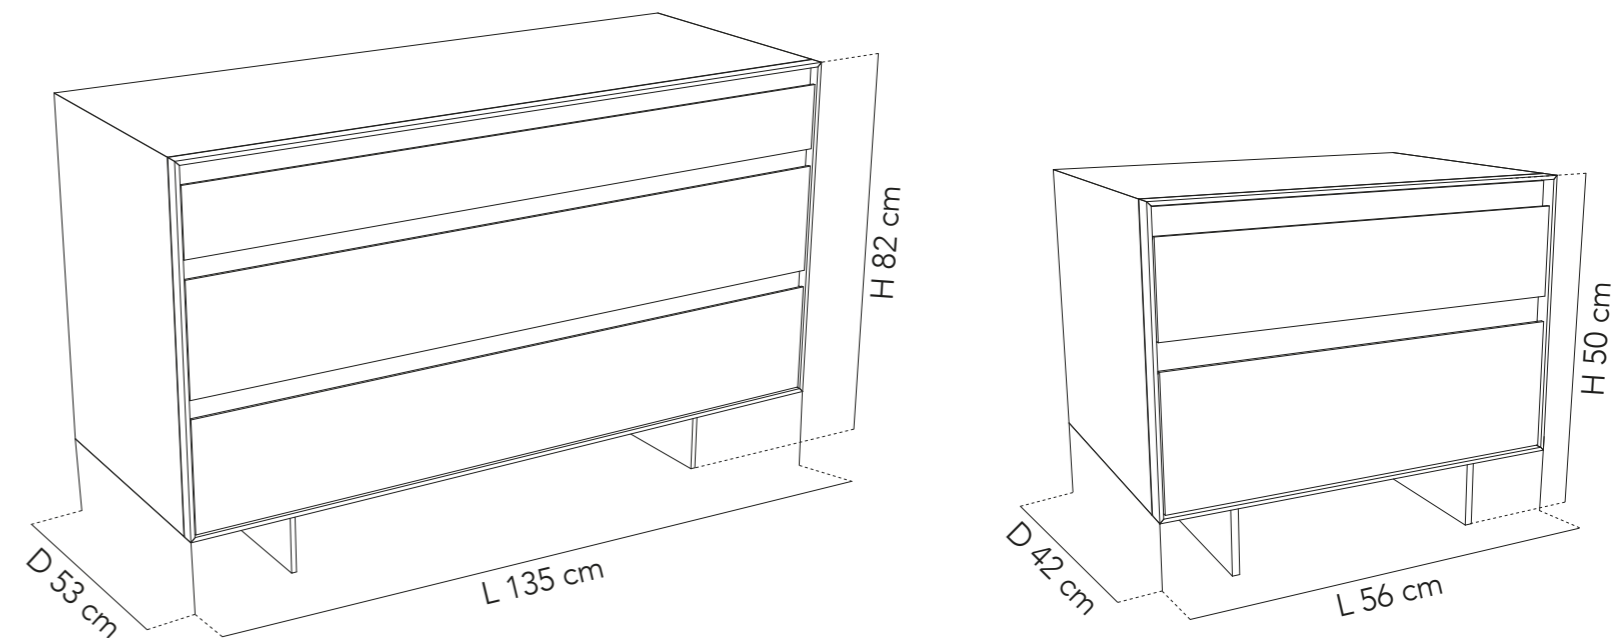

VERONA

COMÒ 3 CASSETTI BICOLORE
TWO-TONE 3-DRAWERS CHEST

Cod. CI 61

COD.	STRUTTURA - STRUCTURE	CASSETTI - DRAWERS
CI 61	Legno listellare, top, fianchi e basamento listellare di legno impiallacciato MDF. Schienali di multistrato. Bicolore. Laminated wood, top, side and blockboard base in MDF veneered wood. Back in multilayer wood. Bicolour.	Legno di rovere nodato. Incastri a coda di rondine. Knotty oak wood. Dovetail joints.
CI 62	Legno listellare, top, fianchi e basamento listellare di legno impiallacciato MDF. Schienali di multistrato. Bicolore. Laminated wood and lacquered MDF. Back in multilayer wood. Bicolour.	Legno di rovere nodato. Incastri a coda di rondine. Knotty oak wood. Dovetail joints.

ROMA

COMODINO 2 CASSETTI BICOLORE
TWO TONE 2-DRAWERS BEDSIDE TABLE

Cod. CI 62

Finiture scocca
Structure finish

Finiture cassetti
Drawers finish

PER COMÒ - FOR CHEST

CI-LF
Piede a lama in metallo
Metal blade base

Dimensioni (cad.) - Size (each)
L 2 x D 48 x H 14 cm

CI-PF
Piede in metallo
Metal base

Dimensioni (cad.) - Size (each)
L 3 x H 14 cm

PER COMODINO - FOR BEDSIDE TABLE

CI-LF
Piede a lama in metallo
Metal blade base

Dimensioni (cad.) - Size (each)
L 2 x D 48 x H 12 cm

CI-PF
Piede in metallo
Metal base

Dimensioni (cad.) - Size (each)
L 3 x H 12 cm