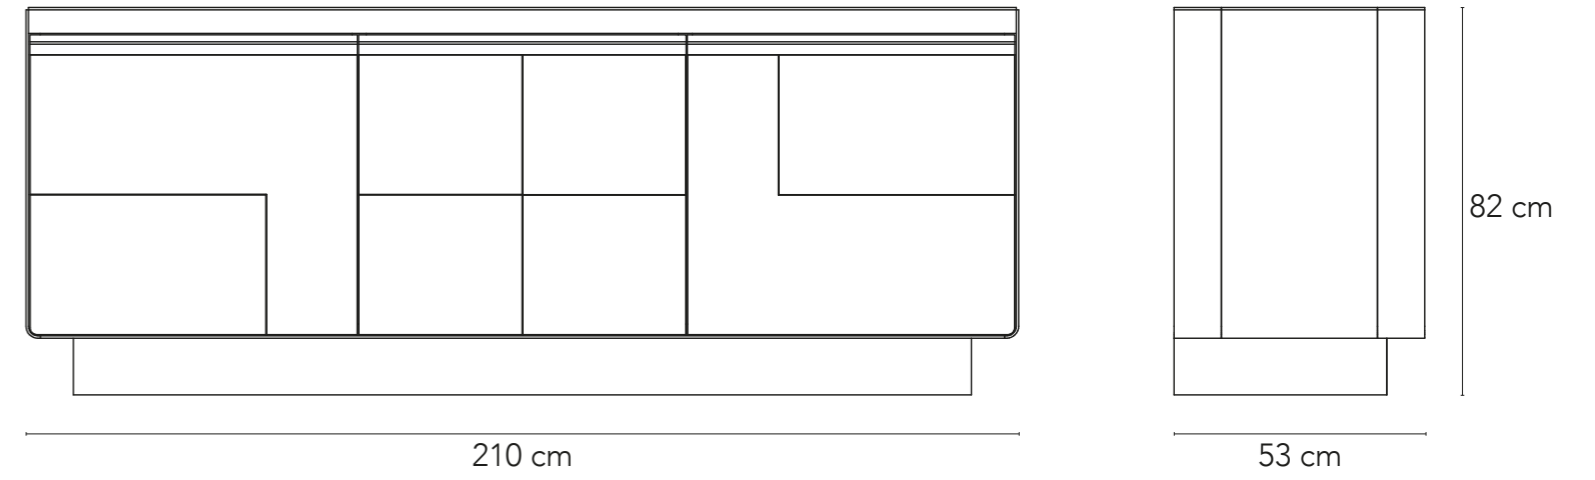

HOUSTON

MADIA 2 ANTE
2-DOOR SIDEBOARD

Cod. CI 26

COD.	STRUTTURA - STRUCTURE	ANTE - DOORS
CI 98	Legno di rovere invecchiato e parti laccate in tiglio. Schienali in legno multistrato. Ripiani in legno dotati di supporti antiganciamento. <i>Aged oak wood and parts lacquered in linden. Back in multilayer solid wood. Wooden shelves equipped with anti-release support.</i>	Legno di rovere invecchiato. Cerniere con chiusura ammortizzata. <i>Aged oak wood. Hinges with soft close.</i>
CI 26	Legno di rovere invecchiato e parti laccate in tiglio. Schienali in legno multistrato. Ripiani in legno dotati di supporti antiganciamento. <i>Aged oak wood and parts lacquered in linden. Back in multilayer solid wood. Wooden shelves equipped with anti-release support.</i>	Legno di rovere invecchiato. Cerniere con chiusura ammortizzata. <i>Aged oak wood. Hinges with soft close.</i>

Finiture scocca e ante
Structure and door finish

Finitura inserti e basamento
Inserts and base finish