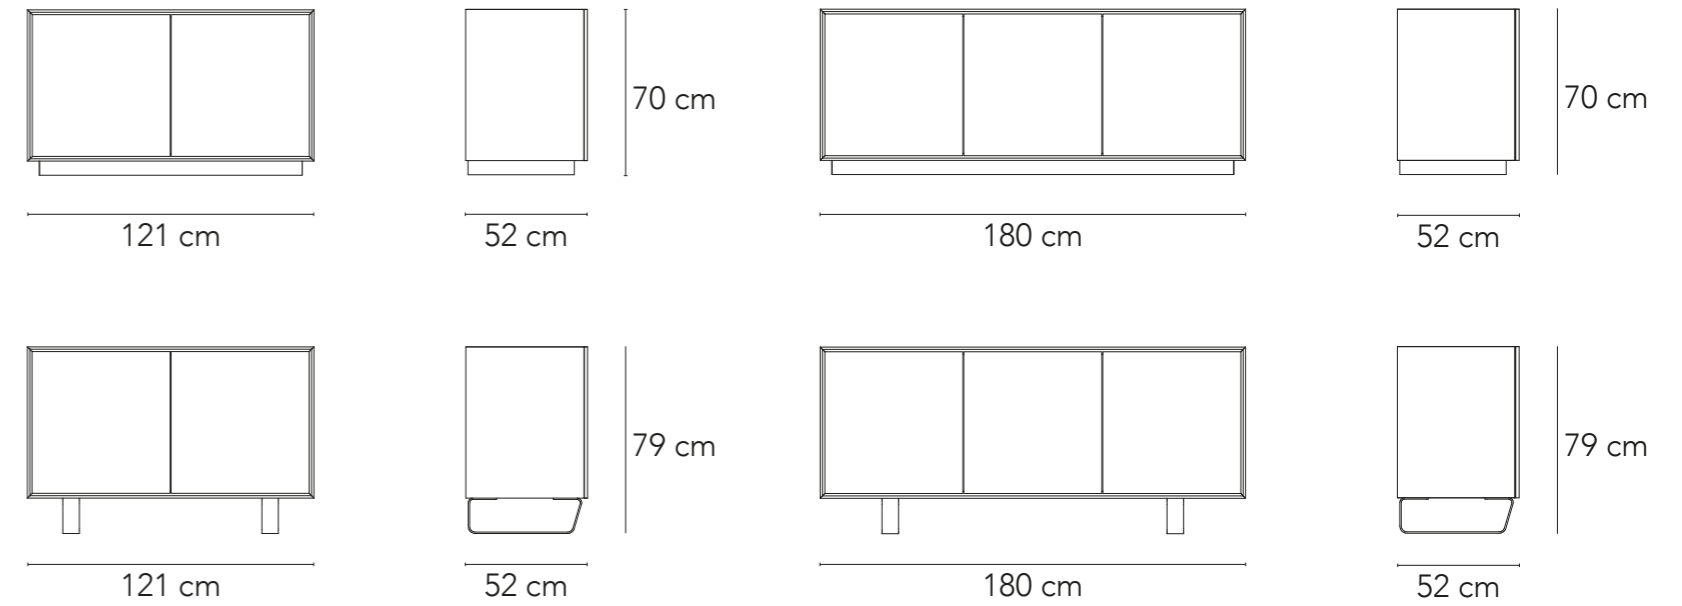

COD.

STRUTTURA - STRUCTURE

ANTE - DOORS

CI 27 CI 35	Legno di rovere invecchiato. Schienali in legno multistrato. Ripiani in legno dotati di supporti anti sganciamento. <i>Aged oak wood. Back in multilayer solid wood. Wooden shelves equipped with anti-release supports.</i>	Legno di rovere invecchiato. <i>Aged oak wood.</i>
CI 27B CI 35B	Bicolore in legno di rovere invecchiato. Top, fianchi e basamento listellare di legno impiallacciato MDF. Schienali in legno multistrato. Ripiani in legno dotati di supporti anti sganciamento. <i>Two-tone in aged oak wood. Top, side and blockboard base in MDF veneered wood. Back in multilayer solid wood. Wooden shelves equipped with anti-release supports.</i>	Legno di rovere invecchiato. <i>Aged oak wood.</i>

Finiture scocca
Structure finish

Finitura ante
Door finish

Finitura basamento
Basement finish

PIEDI ACQUISTABILI SEPARATAMENTE - BASES SOLD SEPARATELY

CI-BA170
Basamento a telaio in legno
Wooden frame base

Dimensioni (cad.) - Size (each)
L 170 x D 45 x H 6 cm

CI-SL
Piede a slitta in metallo
Metal sled base

Dimensioni (cad.) - Size (each)
L 7 x D 48 x H 15 cm