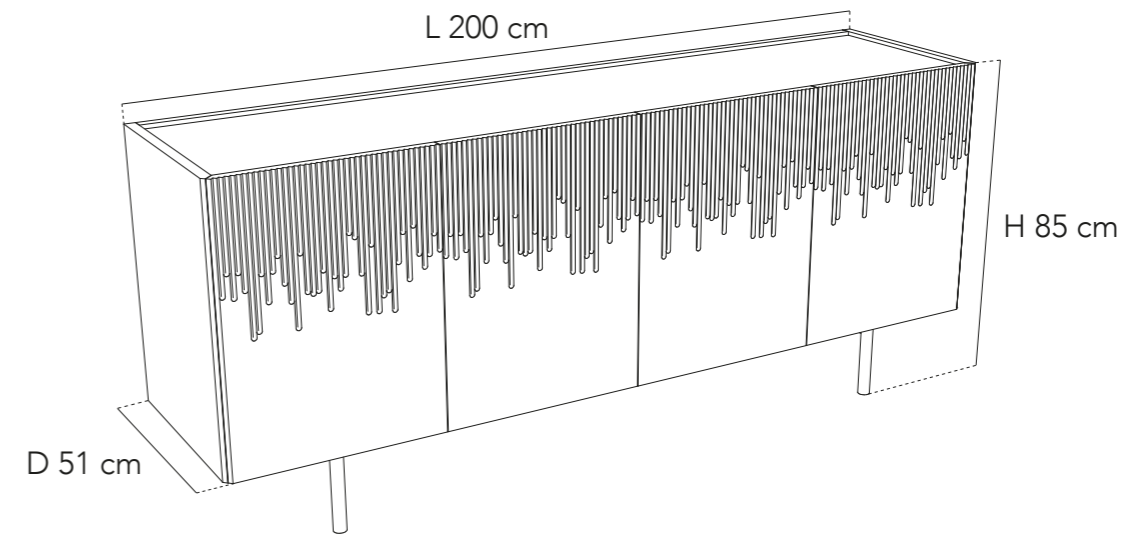

**Dimensioni (cad.) - Size (each)**  
L 2 x D 48 x H 14 cm

**CI-PF**  
Piede in metallo verniciato  
Painted metal base

**Dimensioni (cad.) - Size (each)**  
L 3 x H 14 cm

SAN FRANCISCO

MADIA 4 ANTE  
4-DOOR SIDEBBOARD