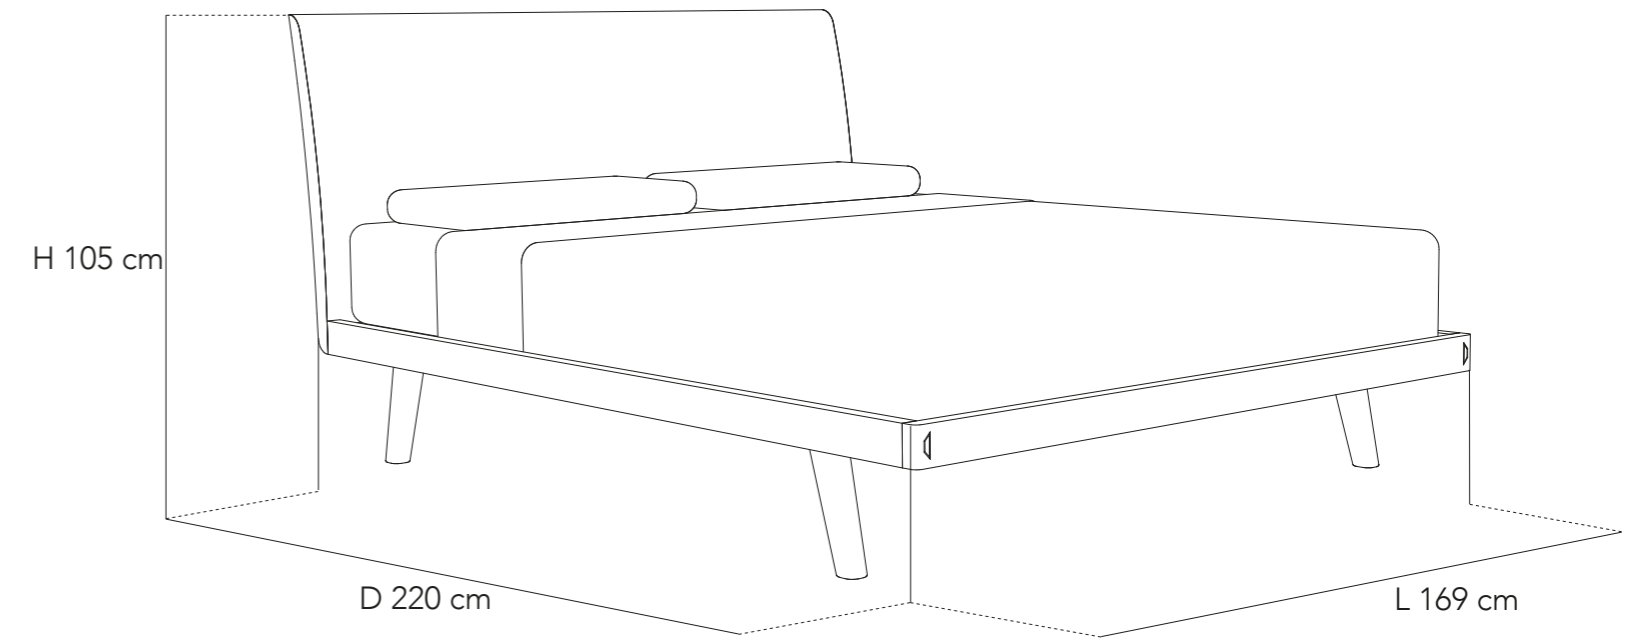

MILANO

LETTO CON TESTATA IN LEGNO
BED WITH WOOD HEADBOARD

Cod. CI 16

COD.	STRUTTURA - STRUCTURE	TESTATA - HEADBOARD
CI 16	Legno di rovere nodato e piedini in legno. Knotty oak wood and wooden base.	Legno in rovere nodato. Knotty oak wood.

Finiture
Finish