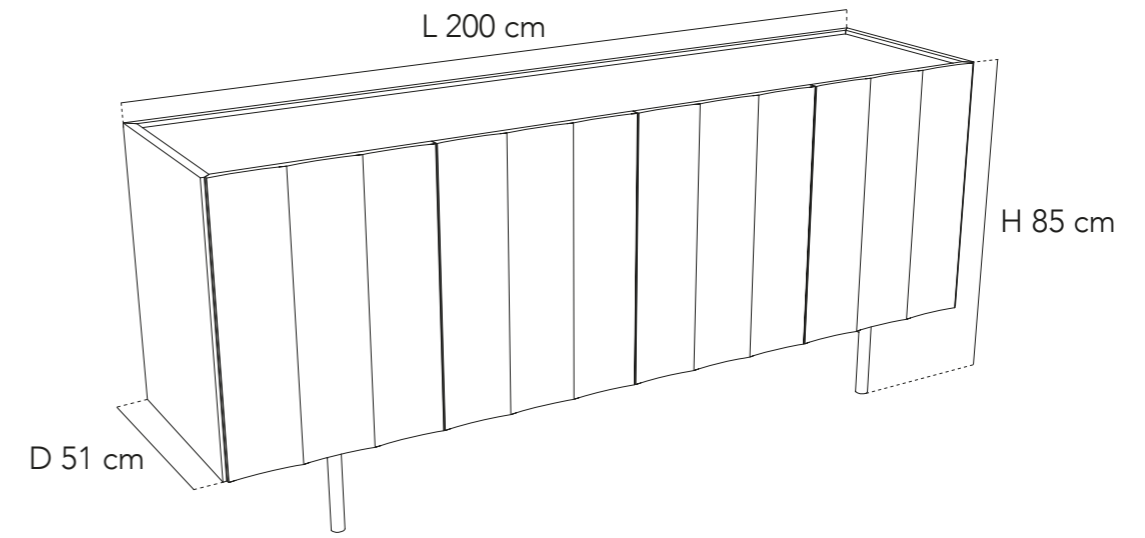

**CI-PF**  
Piede in metallo verniciato  
Painted metal base

**Dimensioni (cad.) - Size (each)**  
L 3 x H 14 cm

DENVER

MADIA 4 ANTE  
4-DOOR SIDEBOARD

Cod. CI 92

**COD.**

**STRUTTURA - STRUCTURE**

**ANTE - DOORS**