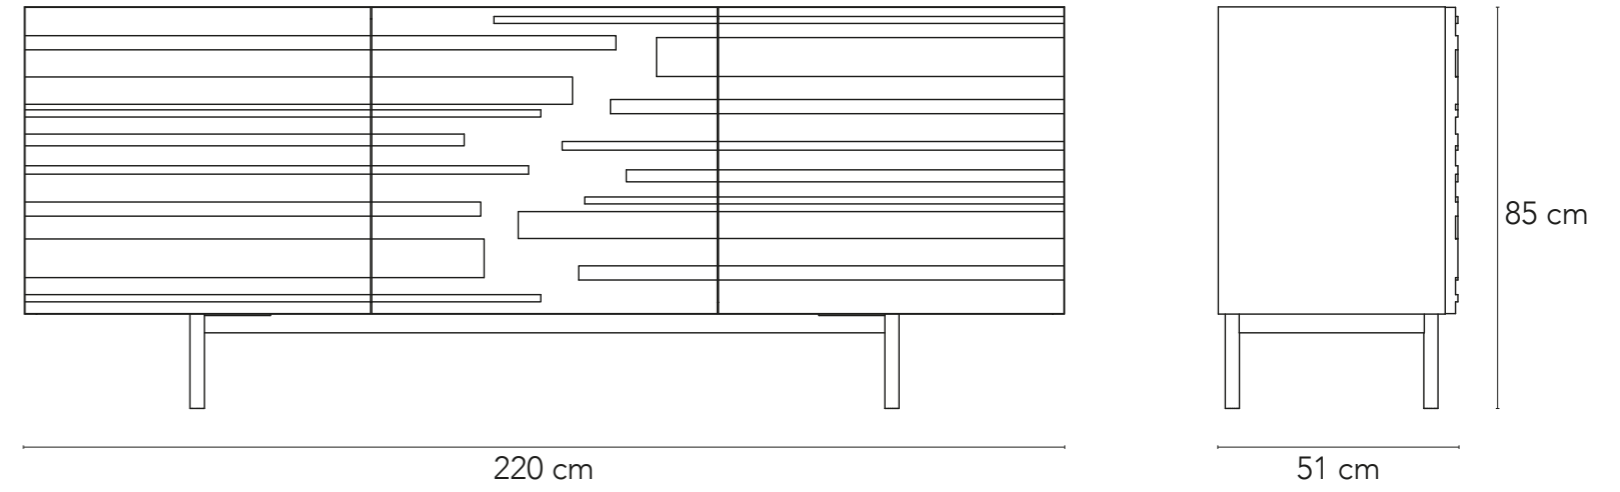

**Dimensioni (cad.) - Size (each)**  
L 170 x D 45 x H 6 cm

**CI-SL**  
Piede a slitta in metallo  
*Metal sled base*

**Dimensioni (cad.) - Size (each)**  
L 7 x D 48 x H 15 cm

LOS ANGELES

Cod. CI 91

MADIA 3 ANTE  
3-DOOR SIDEBOARD