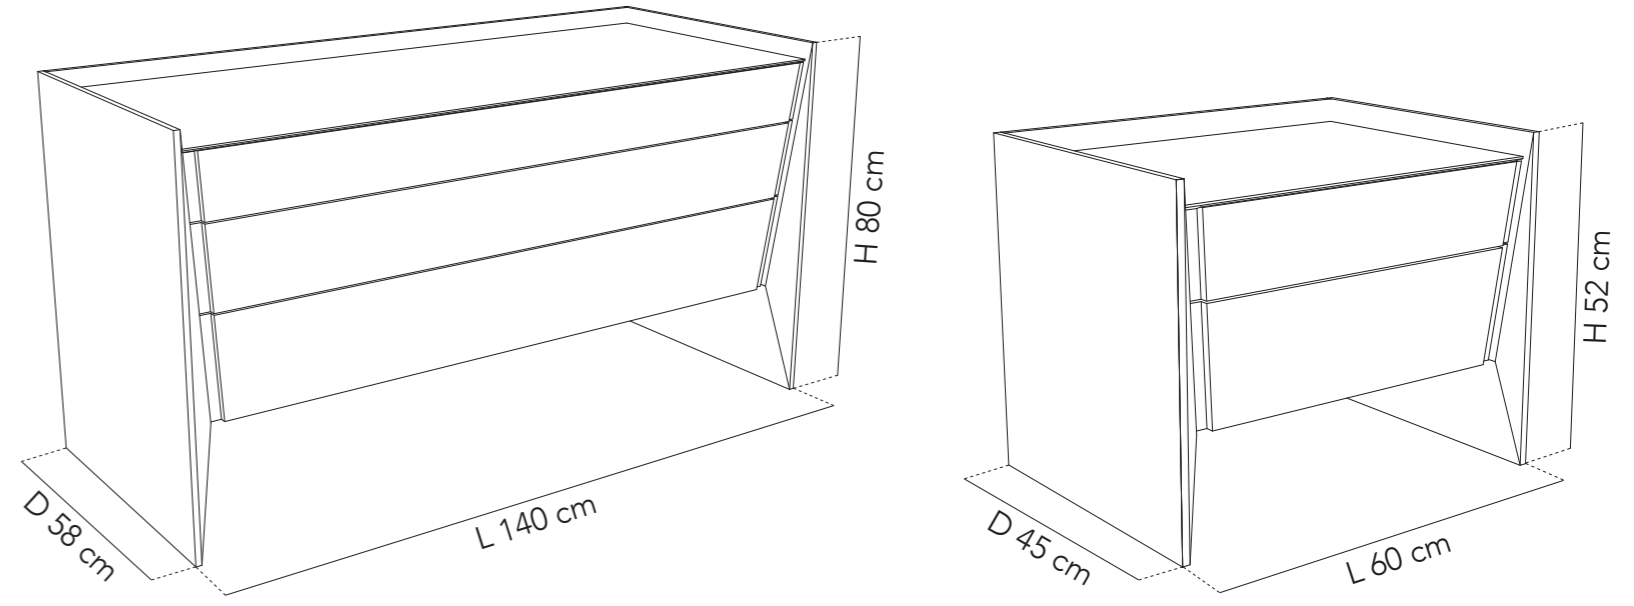

PARIGI

COMÒ 3 CASSETTI
3-DRAWERS CHEST

Cod. CI 11

COD.	STRUTTURA - STRUCTURE	CASSETTI - DRAWERS
CI 11	Legno di ciliegio. Cherry solid wood.	Legno di ciliegio. Cassetti con struttura in legno e incastri a coda di rondine. Apertura push - pull. Cherry wood. Drawers with wood shoulders and dovetail joints. Push - pull opening.
CI 17	Legno di ciliegio. Cherry solid wood.	Legno di ciliegio. Cassetti con struttura in legno e incastri a coda di rondine. Apertura push - pull. Cherry wood. Drawers with wood shoulders and dovetail joints. Push - pull opening.

MONTECARLO

COMODINO 2 CASSETTI
2-DRAWERS BEDSIDE TABLE

Cod. CI 17

Finitura
Finish