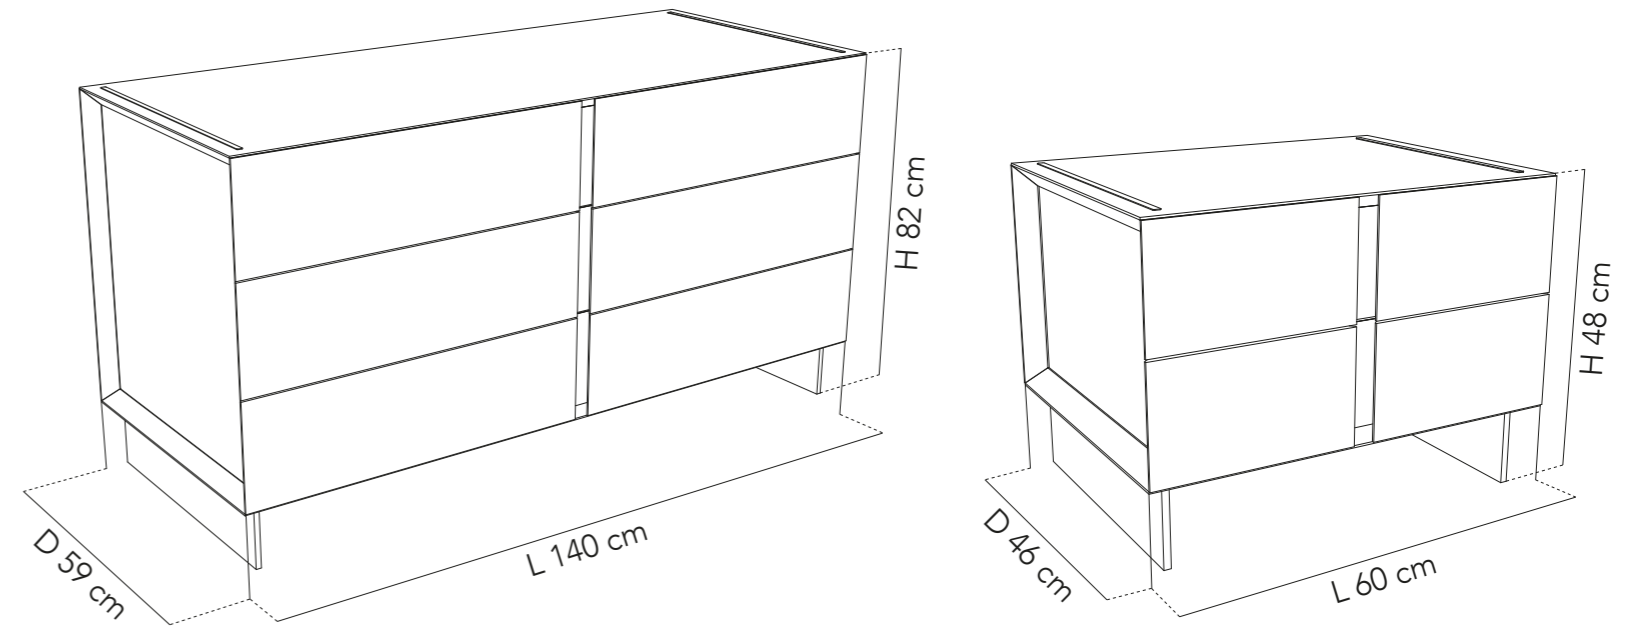

MADRID

COMÒ 3 CASSETTI
3-DRAWERS CHEST

Cod. CI 15

COD.	STRUTTURA - STRUCTURE	CASSETTI - DRAWERS
CI 15	Legno di ciliegio. Cherry solid wood.	Legno di ciliegio. Cassetti con struttura in legno e incastri a coda di rondine. Inserti in metallo. Knotty oak wood. Drawers with wood shoulders and dovetail joints. Metal inserts.
CI 12	Legno di ciliegio. Cherry solid wood.	Legno di ciliegio. Cassetti con struttura in legno e incastri a coda di rondine. Inserti in metallo. Cherry wood. Drawers with wood ash shoulders and dovetail joints. Metal inserts.

Finitura
Finish

C Finiture ciliegio
Cherry finishes

Finitura inserti e piedi
Insert and base finish

M Piedi a lama e inserti in metallo
Feet with blade and metal inserts

BARCELLONA

COMODINO 2 CASSETTI
2-DRAWERS BEDSIDE TABLE

Cod. CI 12